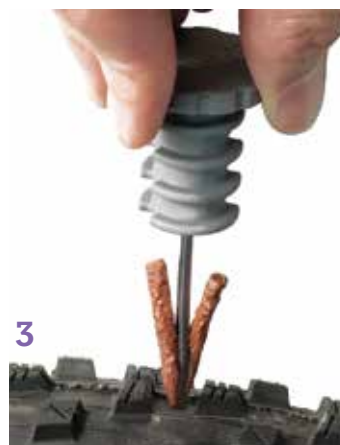

SHOP WINDOW

A way to look at new products that's fully compliant with social distancing. **Dan Joyce** curates

Show's off

The rescheduled London Bike Show (thelondonbikeshow.co.uk) has been postponed again to 5-7 March 2021

1 Thorn Club Tour Mk5 £1,675+

Thorn's venerable Club Tour has clearance for bigger tyres and fittings for disc brakes in its latest incarnation. It'll take either 57-584 tyres (pictured) or 40-622 with mudguards. thorncycles.co.uk

2 Wizard Works Shazam! Saddlebag £179

This expensive 23.5-litre Cordura bag fits saddle loops, a Carradice Bagman, or a handlebar. It has a long flap (ahem) and a shoulder strap. wizard.works

3 Effetto Mariposa Tappabuco 1.5 & 3.5 kit £20

A simple tubeless repair kit with two sizes of plug pre-installed on bar-end caps that fit road and MTB handlebars. effettomariposa.eu

4 Microshift Advent X £144+

Advent goes 10-speed with a 1x groupset featuring an 11-48 cassette and flat and drop-bar shifters. It's lighter than 12-speed Shimano or SRAM and works with standard 10-speed freehubs. microshift.com

5 Ritchey WCS Venturemax XL Handlebar €104.95

Bikepacking has seen drop bars grow wider. This one is an ape-like 52cm! Should be good for off-road control and luggage room, not so good for road headwinds... eu.ritcheyleft.com

6 Continental Contact Urban £34.95

Conti's first tyre to fit Bromptons (35-349) is also available in everything up to 55-622. Puncture resistance is said to be almost as good as the Contact Plus but with better rolling performance. conti-tyres.co.uk

7 GentleTent B-Turtle Micro-Caravan €2,999

A 120-litre cargo trailer that turns into a very expensive one-person tent. It's 25kg so is primarily designed to be towed by an e-bike. There's also a two-person version. gentletent.com/en/b-turtle-bikecamping

Online reviews

For more reviews of bikes, kit and components, as well as how-to guides, visit...

cyclinguk.org/cycling-advice